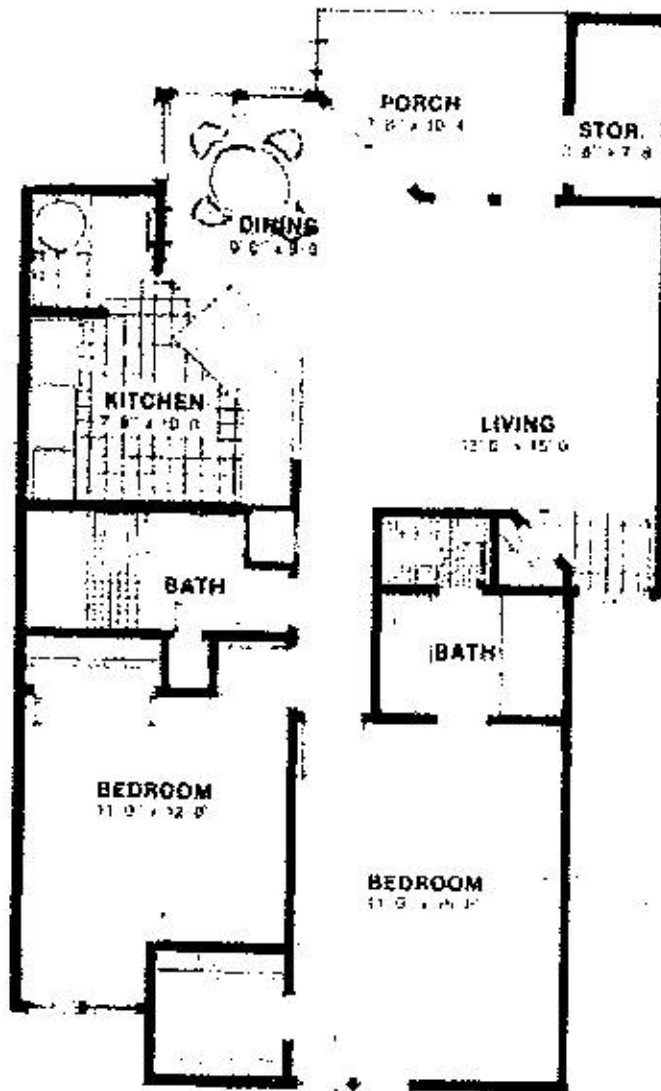

PLAN "A" - 2 BEDROOMS - 2 BATHS

THE ANDOVER

**Approximately 1,002 Square Feet
+ 80 Square Foot Porch**

NOTE: This is a conceptual plan and some dimensions may vary slightly in final architectural and engineering completion.

9/85